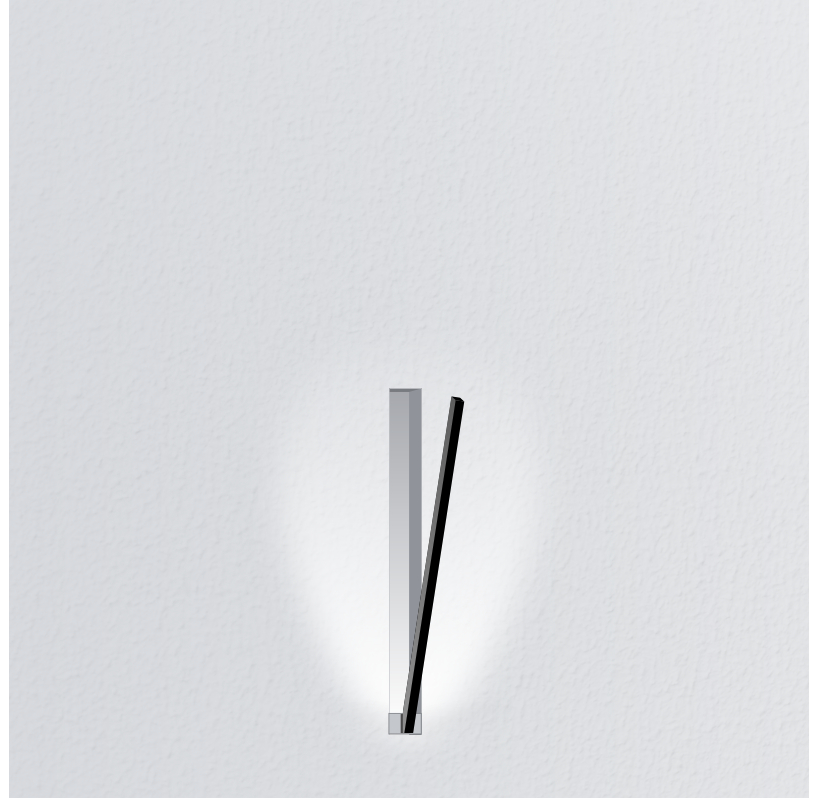

SPILLO 1 ROD RECESSED

D46005- _____ - _____

base number   Color   Finish
Temperature   Options

1. To build a product code in our configurator select the specify button on the base model # product page
2. To build a manual product code on this datasheet choose from the options listed below in blue font and add the suffix to the base model #

GENERAL

Series: Spillo
Subseries: Spillo 1 Rod
Brand: Icone
Division: Design
Mounting Type: Recessed
Mounting Location: Wall
Subcategory: Ambient

PHYSICAL

Shape: Rectangle
Width (mm): 33
Width (in): 1 ⁵/₁₆
Height (mm): 326
Height (in): 12 ¹³/₁₆
Min. Recessing Depth (mm): 30
Min. Recessing Depth (in): 1 ³/₁₆
Light Distribution: Adjustable
Fixture Finish: WHI / BLK / CHR / BGD
Fixture Material: Brass

ELECTRICAL

Lamp Type: LED
Total Output Wattage (W): 3.96
Dimming: 0-10V Dimming
Driver Included: No
Driver Location: Remote
Driver Type: Constant Voltage - 120 / 277Vac
Driver Class: Class 2
Input Voltage (V): 120 - 277
Output Voltage (V): 12
Upon Request: (Not included, see components) 0-10Vdc dimming / 277Vac

LED

Color Temperature (°K): 2700 / 3000
Nominal Lumen (lm): 330
CRI: >90 CRI
Lamp Life (hrs): 50000

OPTICAL

Adjustability: Tilt 120°

RATINGS AND CERTIFICATIONS

Certified By: Certified for North American Standards
IP rating: IP20