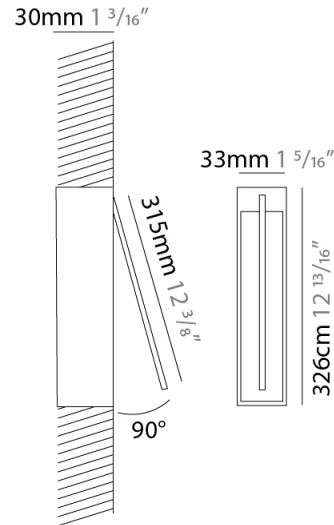

SPILLO 1 ROD RECESSED

D46005- _____ - _____

base number   Color   Finish
Temperature   Options

1. To build a product code in our configurator select the specify button on the base model # product page
2. To build a manual product code on this datasheet choose from the options listed below in blue font and add the suffix to the base model #

GENERAL

Series: Spillo
Subseries: Spillo 1 Rod
Brand: Icone
Division: Design
Mounting Type: Recessed
Mounting Location: Wall
Subcategory: Ambient

PHYSICAL

Shape: Rectangle
Width (mm): 33
Width (in): 1 ⁵/₁₆
Height (mm): 326
Height (in): 12 ¹³/₁₆
Min. Recessing Depth (mm): 30
Min. Recessing Depth (in): 1 ³/₁₆
Light Distribution: Adjustable
Fixture Finish: WHI / BLK / CHR / BGD
Fixture Material: Brass

ELECTRICAL

Lamp Type: LED
Total Output Wattage (W): 3.96
Dimming: 0-10V Dimming
Driver Included: No
Driver Location: Remote
Driver Type: Constant Voltage - 120 / 277Vac
Driver Class: Class 2
Input Voltage (V): 120 - 277
Output Voltage (V): 12
Upon Request: (Not included, see components) 0-10Vdc dimming / 277Vac

LED

Color Temperature (°K): 2700 / 3000
Nominal Lumen (lm): 330
CRI: >90 CRI
Lamp Life (hrs): 50000

OPTICAL

Adjustability: Tilt 120°

RATINGS AND CERTIFICATIONS

Certified By: Certified for North American Standards
IP rating: IP20