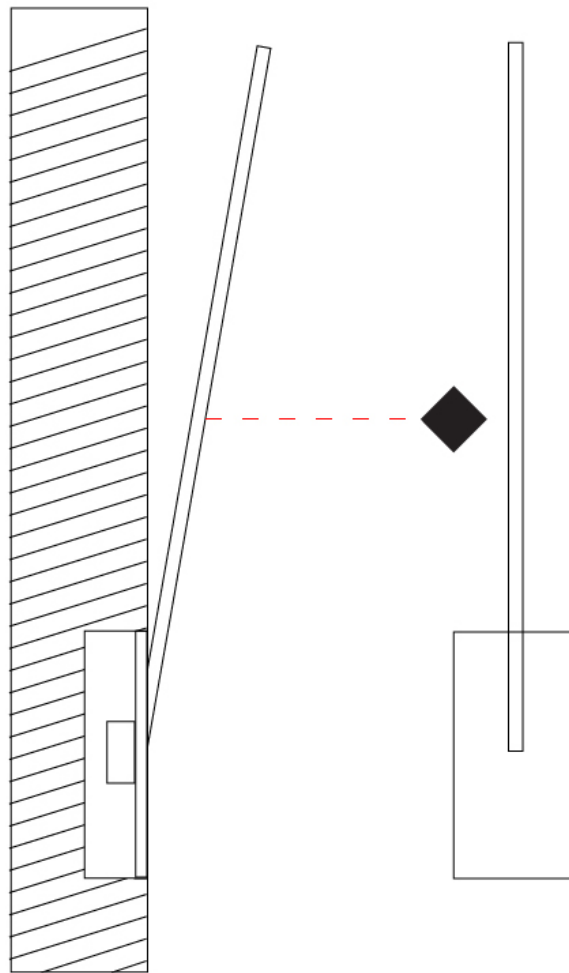

SPILLO 1 ROD RECESSED

D46013-

PROJECT	_____
TYPE	_____
SPECIFIER	_____
QUANTITY	_____
DATE	_____

D